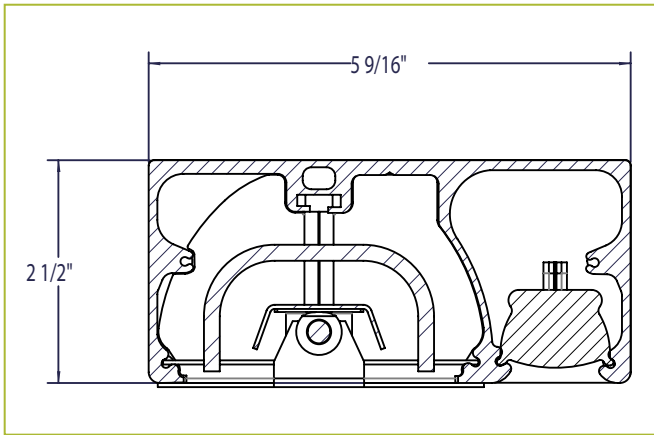

Mounting for BSI E-Series Food Guards

Mounting for all other BSI Food Guards

Helios™ Housing Side Cutaway Diagram

705E

Helios™ Light & Warmer Combo

MODEL NUMBER	OA HOUSING	VOLTS (Light)*	FREQ.	AMPS	WATTS
705E-120-18	24"	120 (120)	50/60Hz	2.96	357
705E-120-24	30"	120 (120)	50/60Hz	4.28	510
705E-120-30	36"	120 (120)	50/60Hz	5.60	672
705E-120-36	42"	120 (120)	50/60Hz	6.83	815
705E-120-42	48"	120 (120)	50/60Hz	8.04	967
705E-120-48	54"	120 (120)	50/60Hz	9.37	1120
705E-120-54	60"	120 (120)	50/60Hz	10.58	1272
705E-120-60	66"	120 (120)	50/60Hz	11.91	1425
705E-120-66	72"	120 (120)	50/60Hz	13.2	1587
705E-120-72	78"	NOT AVAILABLE IN 120 VOLTS			