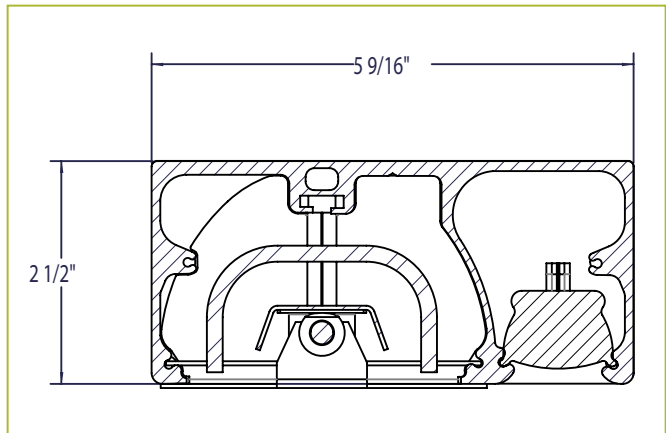

Helios™ Housing Side Cutaway Diagram