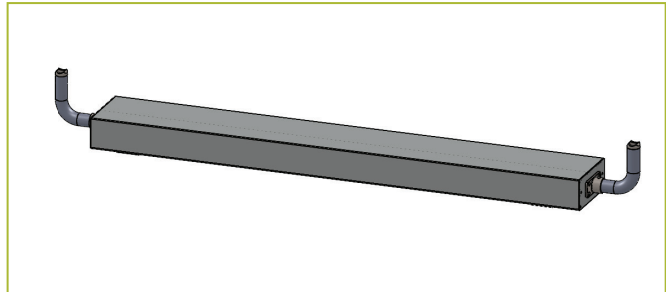

GENERAL INFORMATION

Project Name: _____
Item: _____
Quantity: _____
Model: 705E _____
Length: _____

OPTIONS AND ACCESSORIES

SWITCH OPTIONS

- ☐ Remote Infinite (Standard)
- ☐ Remote Switch
- ☐ Indicator Light
- ☐ Internal Control

SWITCH OPTIONS

- ☐ Top
- ☐ Left Side
- ☐ Right Side

COLOR

- ☐ Steel Gray Pearl

Helios lights and warmers ship unassembled and require mounting and wiring at time of installation. Contact BSI for details.

INFORMATION FOR LED BULB

Temperature	3000K
Average Rated Life (hr):	50,000
Color Rendering Index (CRI)	90
Diodes	50 per foot
Electrical	110-250V
Frequency	50/60Hz
Amp Per Foot @ 110V	0.04
Watts Per Foot	5

705E

Helios™ Light & Warmer Combo

Mounting for BSI E-Series Food Guards